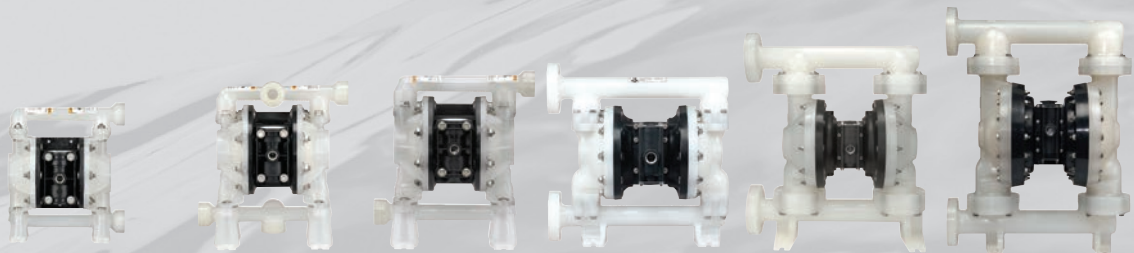

Non-Metallic

Models:	3/8"	1/2"	3/4"	1"	1-1/2"	2"
Maximum Flow GPM (LPM)	10.6 (40.1)	14.4 (54.5)	14.8 (56)	53 (200)	123 (465)	184 (696)
Materials of Construction	Acetal Polypropylene PVDF	Acetal Polypropylene PVDF	Polypropylene	Polypropylene PVDF	Polypropylene PVDF	Polypropylene PVDF

For Additional pump specifications please refer to the ARO EXPerT Series Diaphragm Pump catalog, form number 0605-P.

ARO®

www.AROzone.com

aroaphotline@irco.com

800 820 2128

400 820 2128

ARO® is a brand of Ingersoll Rand. Ingersoll Rand (NYSE:IR) advances the quality of life by creating comfortable, sustainable and efficient environments. Our people and our family of brands—including Club Car®, Ingersoll Rand®, Thermo King® and Trane®—work together to enhance the quality and comfort of air in homes and buildings; transport and protect food and perishables; and increase industrial productivity and efficiency. We are a $12 billion global business committed to a world of sustainable progress and enduring results.